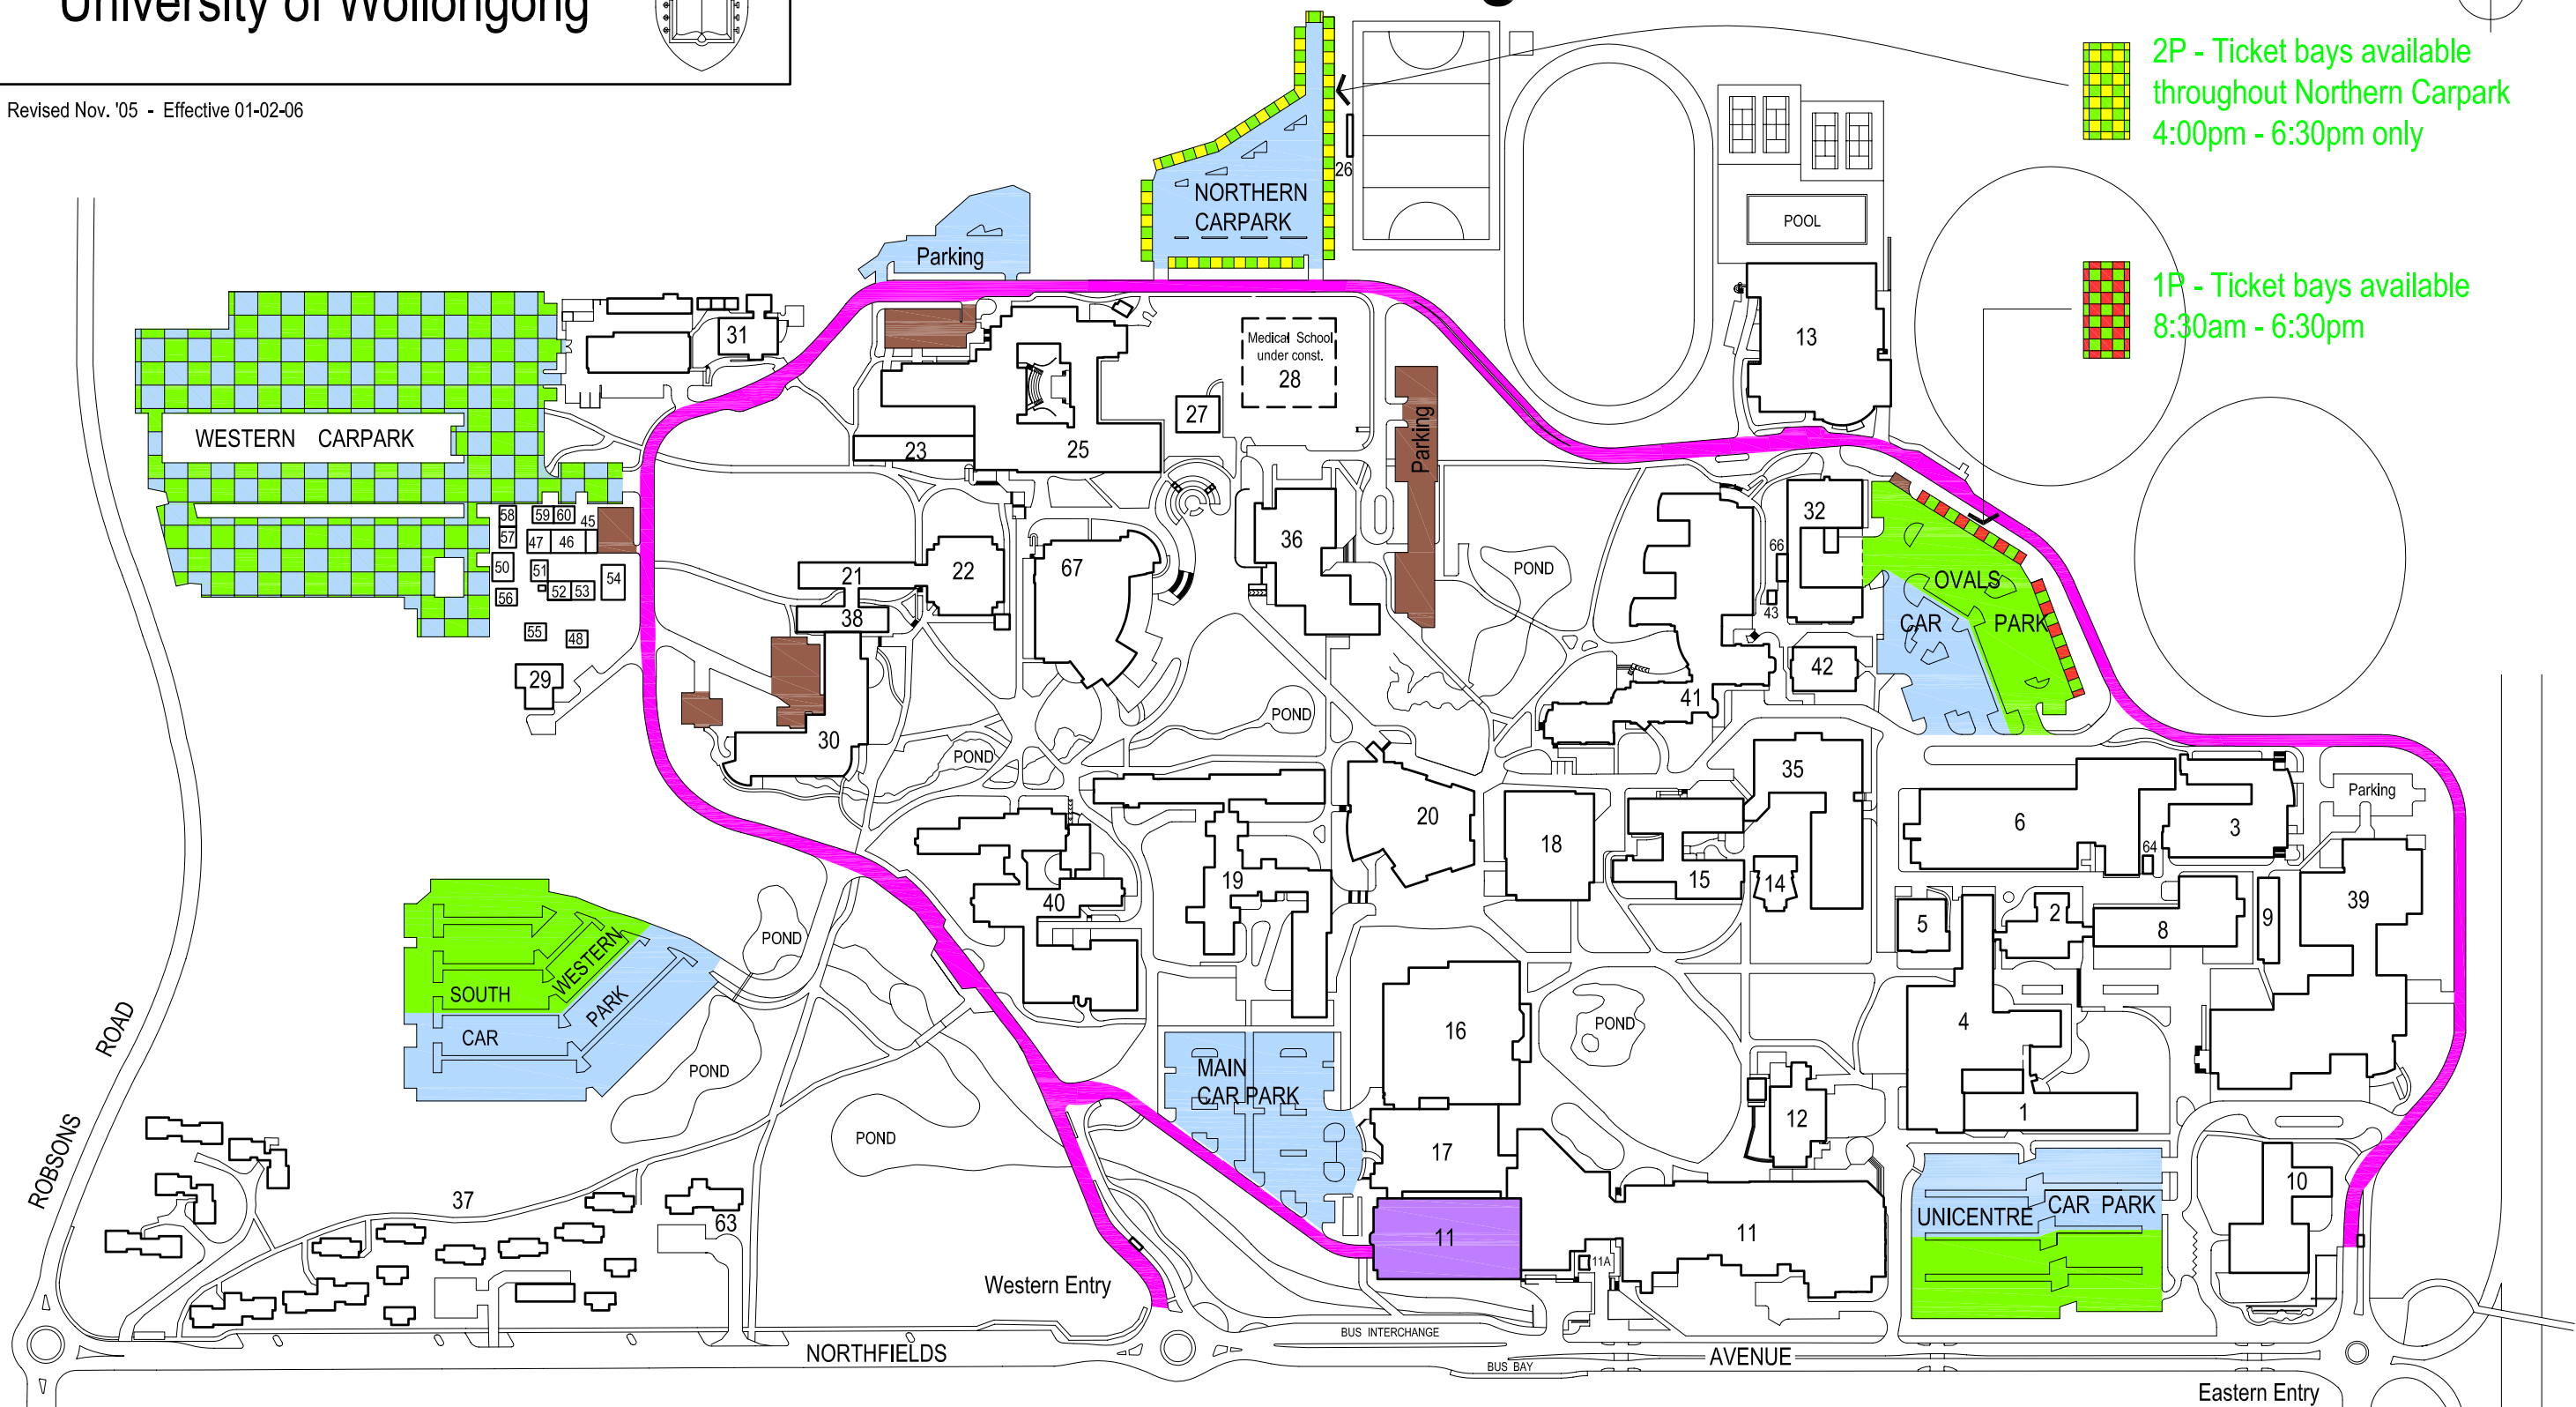

2006 Parking Conditions

Revised Nov. '05 - Effective 01-02-06

 2P - Ticket bays available throughout Northern Carpark 4:00pm - 6:30pm only

 1P - Ticket bays available 8:30am - 6:30pm

LEGEND

-  Ring Road to Parking Station
-  UOW permit Carpark / bays
-  P & D Ticket Parking Only
-  P & D Ticket or UOW permit Carpark
-  Parking Station (Parking Levels E - L only) Open 24 hours
-  Reserved Permit Bays (Applies Mon-Sun 24 hours)
-  1P Ticket bays - 8:30am to 6:30pm
-  2P Ticket bays - 4:00pm to 6:30pm - Northern Carpark only

Note: P & D denotes Pay and Display.
Pay and Display Ticket conditions, 1P, 2P and UOW Permit Conditions apply 8:30am to 6:30pm Monday to Friday

PARKING RATES

Pay & Display	0-4hrs 4-6hrs 6+hrs			2P Parking	
	0-4hrs	4-6hrs	6+hrs	1P	2P
Unicentre Carpark				Northern Carpark	\$1 \$2
Ovals Carpark	\$2	\$4	\$6	1P Parking	1P
South Western Carpark				Ovals Carpark	\$1
Western Carpark	\$1	\$2	\$3	Parking Station	Hourly Rates Apply